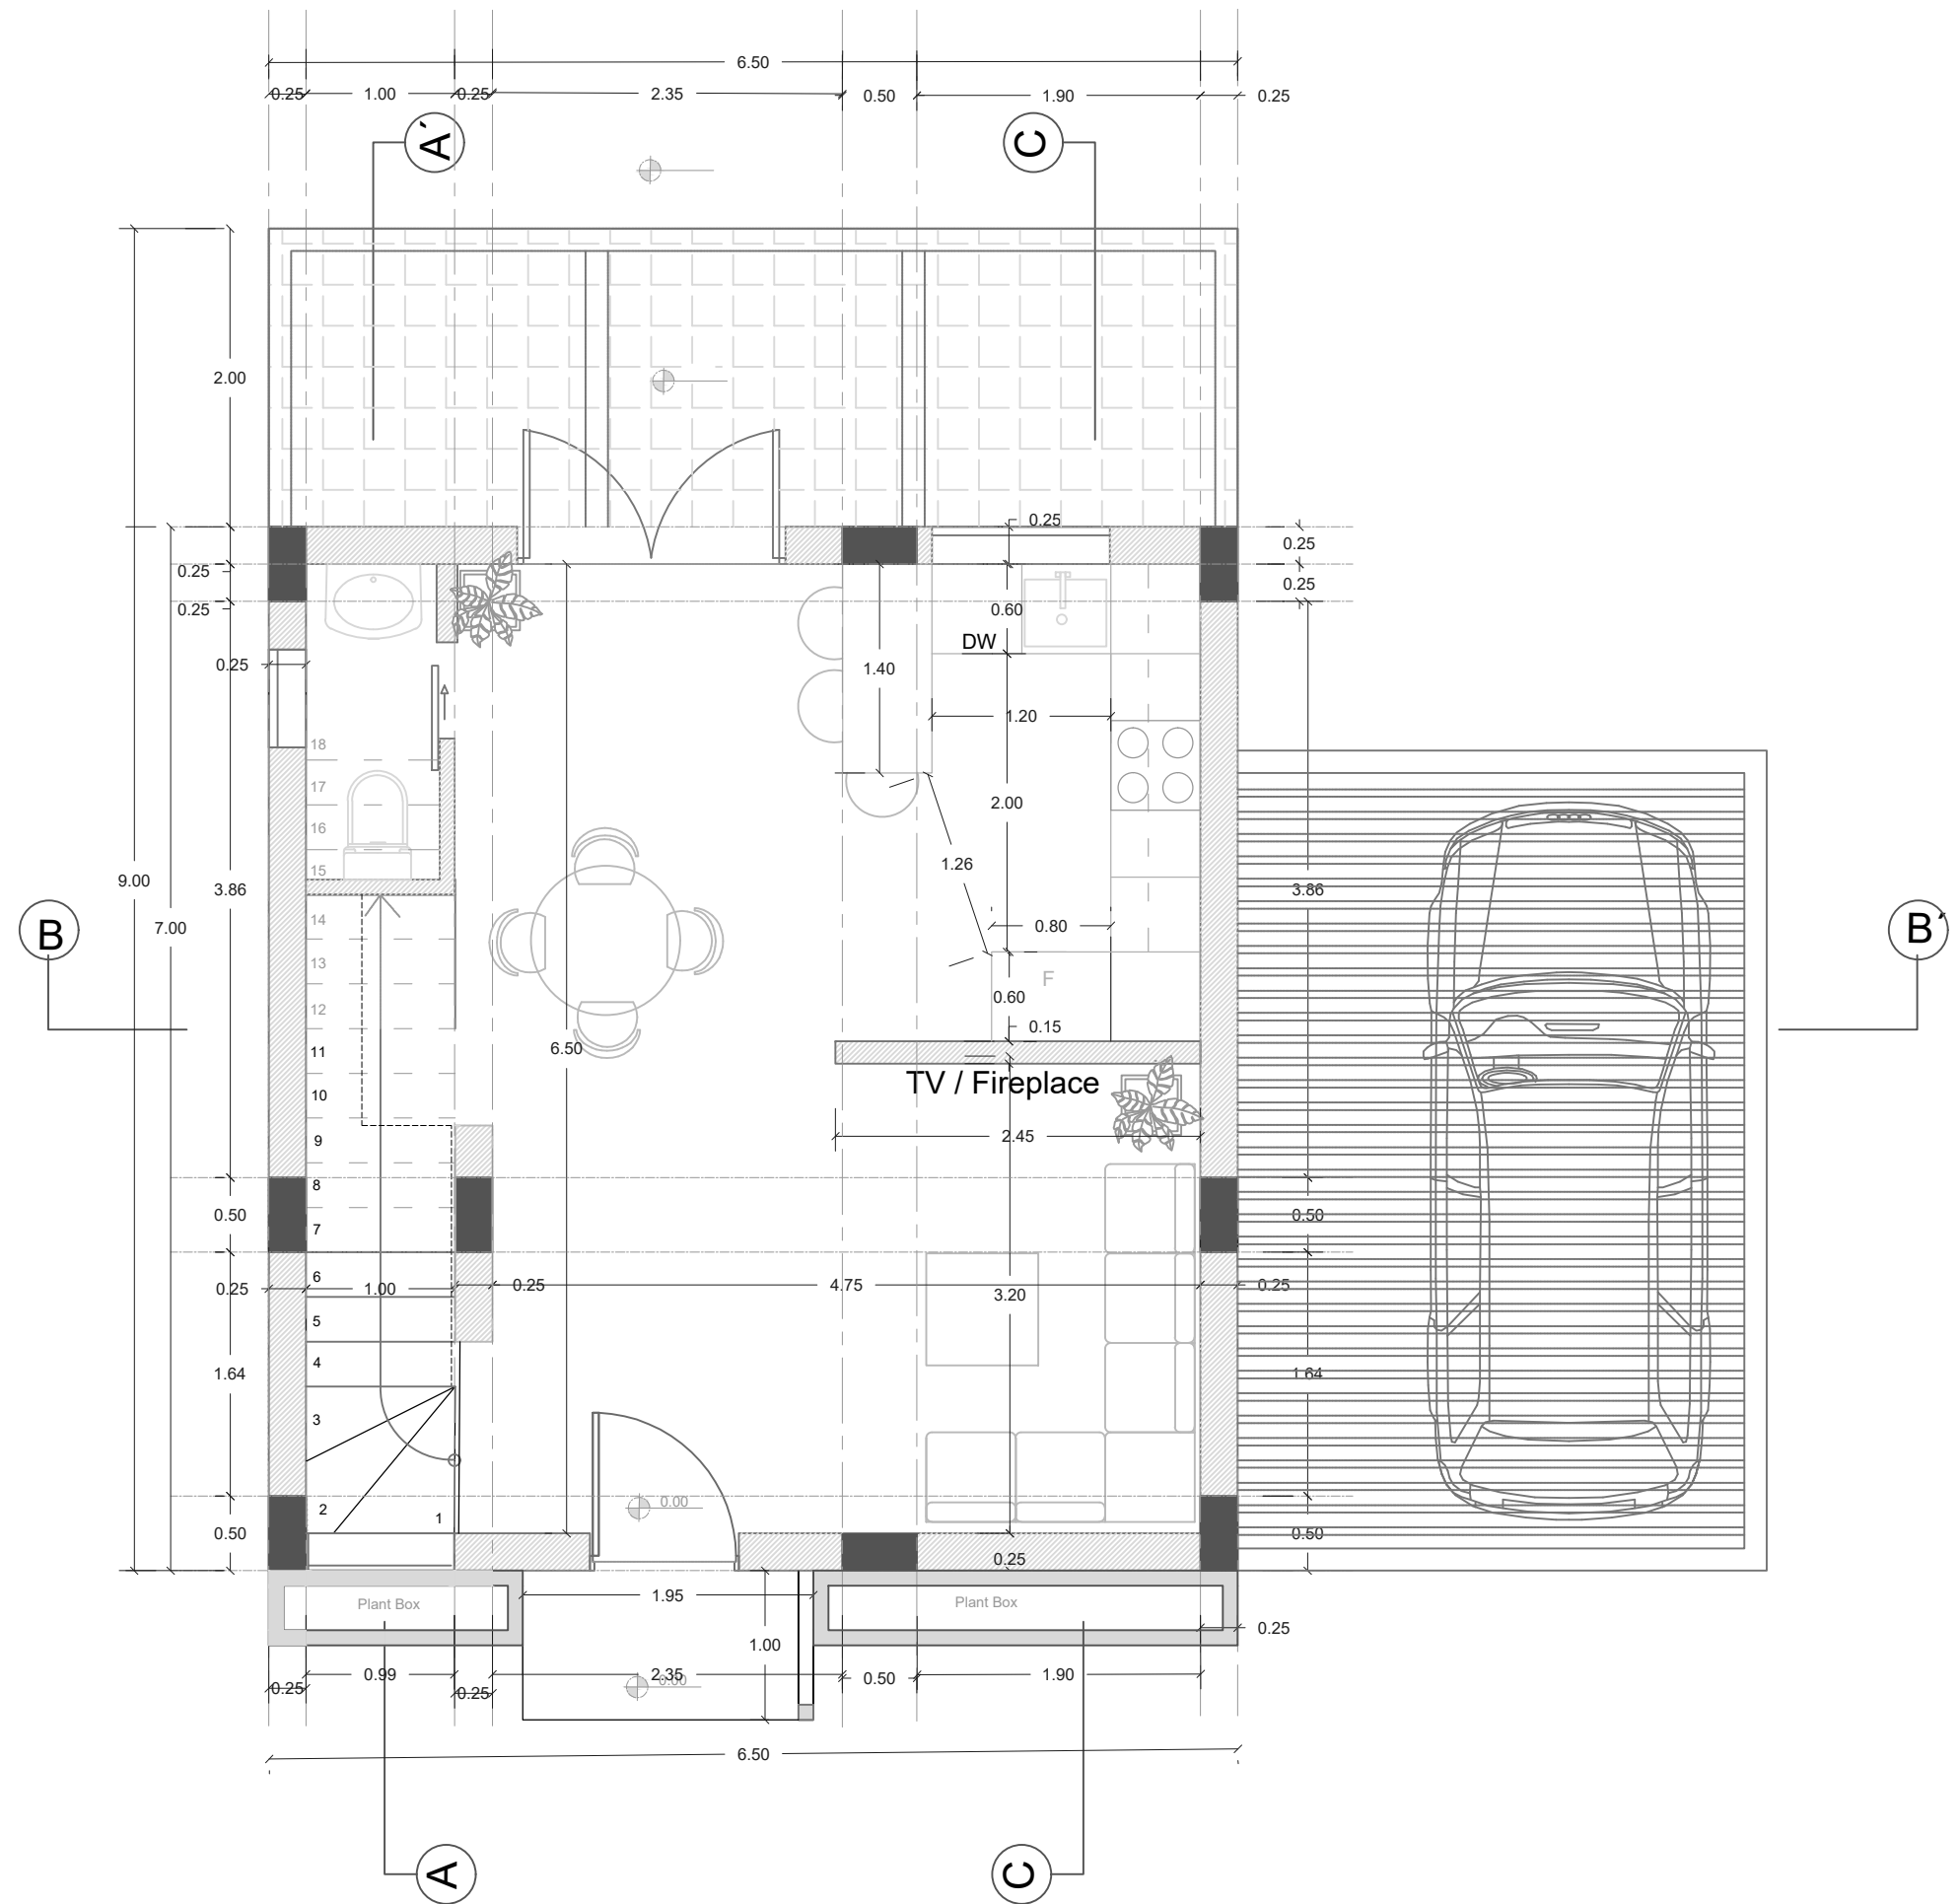

AREAS

House	114 m ²
Backyard	14 m ²
Roof Garden	23 m ²

GROUND FLOOR