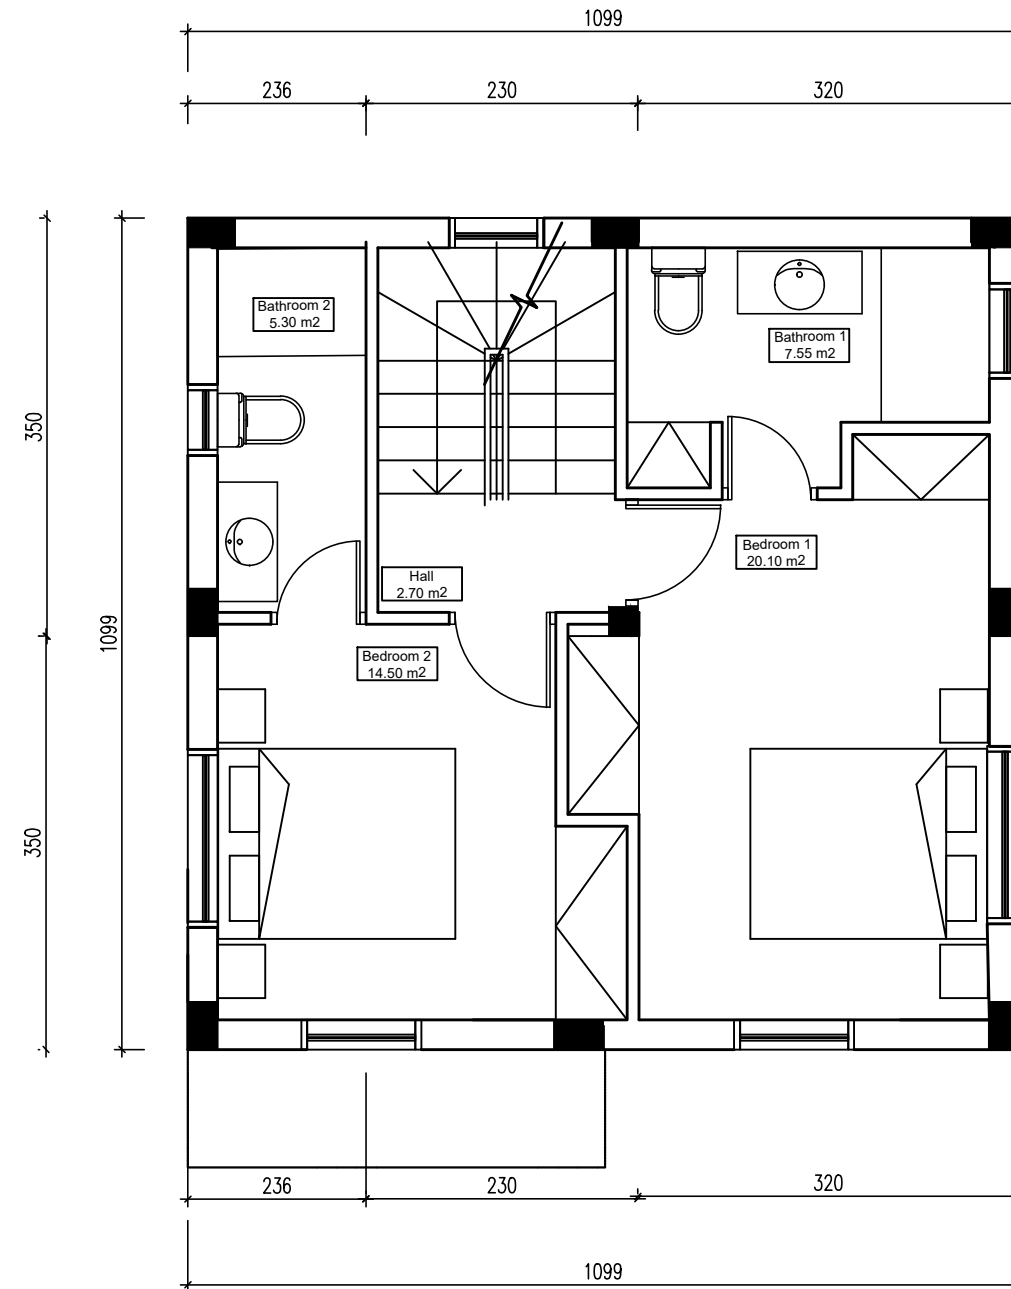

ΚΑΤΟΨΗ ΙΣΟΓΕΙΟΥ

ΚΑΤΟΨΗ ΟΡΟΦΟΥ

LC REALTY

PINE FOREST COMPLEX HOUSING  
SOUNI - TYPE A

Architect / Designer:  
Gregoria Theofanous

1:100

ΚΑΤΟΨΕΙΣ

OPTION 3 - 2 Floors/ 2 bedrooms