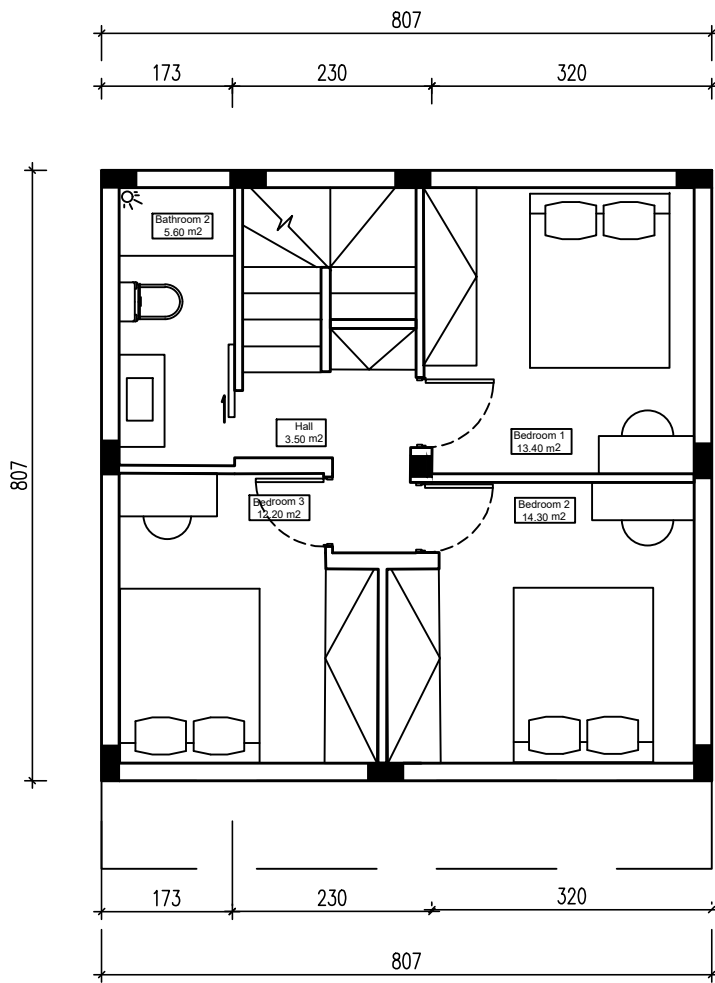

ΚΑΤΟΨΗ ΙΣΟΓΕΙΟΥ

ΚΑΤΟΨΗ ΟΡΟΦΟΥ

ΚΑΤΟΨΗ ΑΝΩΓΕΙΟΥ

LC REALTY

PINE FOREST COMPLEX HOUSING  
SOUNI - TYPE A

Architect / Designer:  
Gregoria Theofanous

1:100

ΚΑΤΟΨΕΙΣ

OPTION 2 - 3 Floors/ 4 bedrooms

LC REALTY