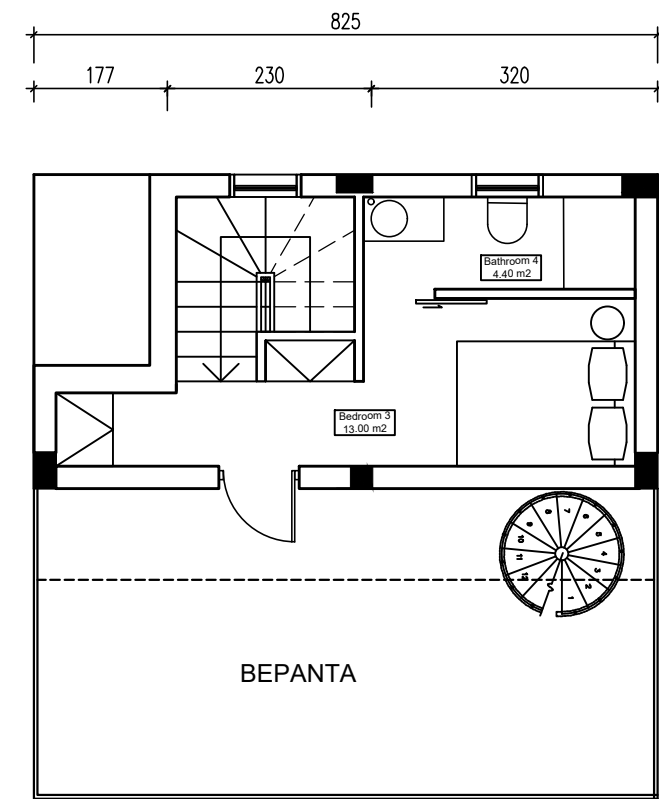

ΚΑΤΟΨΗ ΙΣΟΓΕΙΟΥ

ΚΑΤΟΨΗ ΟΡΟΦΟΥ

ΚΑΤΟΨΗ ΑΝΩΓΕΙΟΥ

LC REALTY

PINE FOREST COMPLEX HOUSING  
SOUNI - TYPE A

Architect / Designer:  
Gregoria Theofanous

1:100

ΚΑΤΟΨΕΙΣ

OPTION 2 - 3 Floors/ 4 bedrooms

LC REALTY