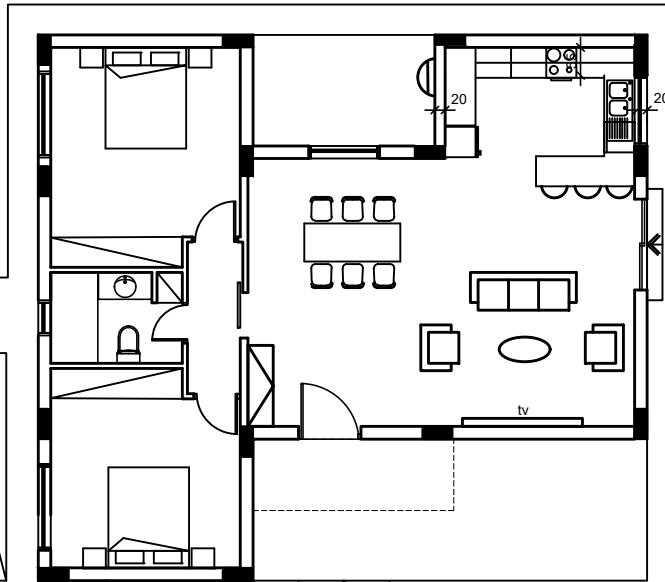

ΚΗΠΟΣ

ΚΗΠΟΣ

LC REALTY

PINE FOREST COMPLEX HOUSING  
SOUNI - TYPE D

ΚΑΤΟΨΗ

LC REALTY

Architect / Designer:  
Gregoria Theofanous